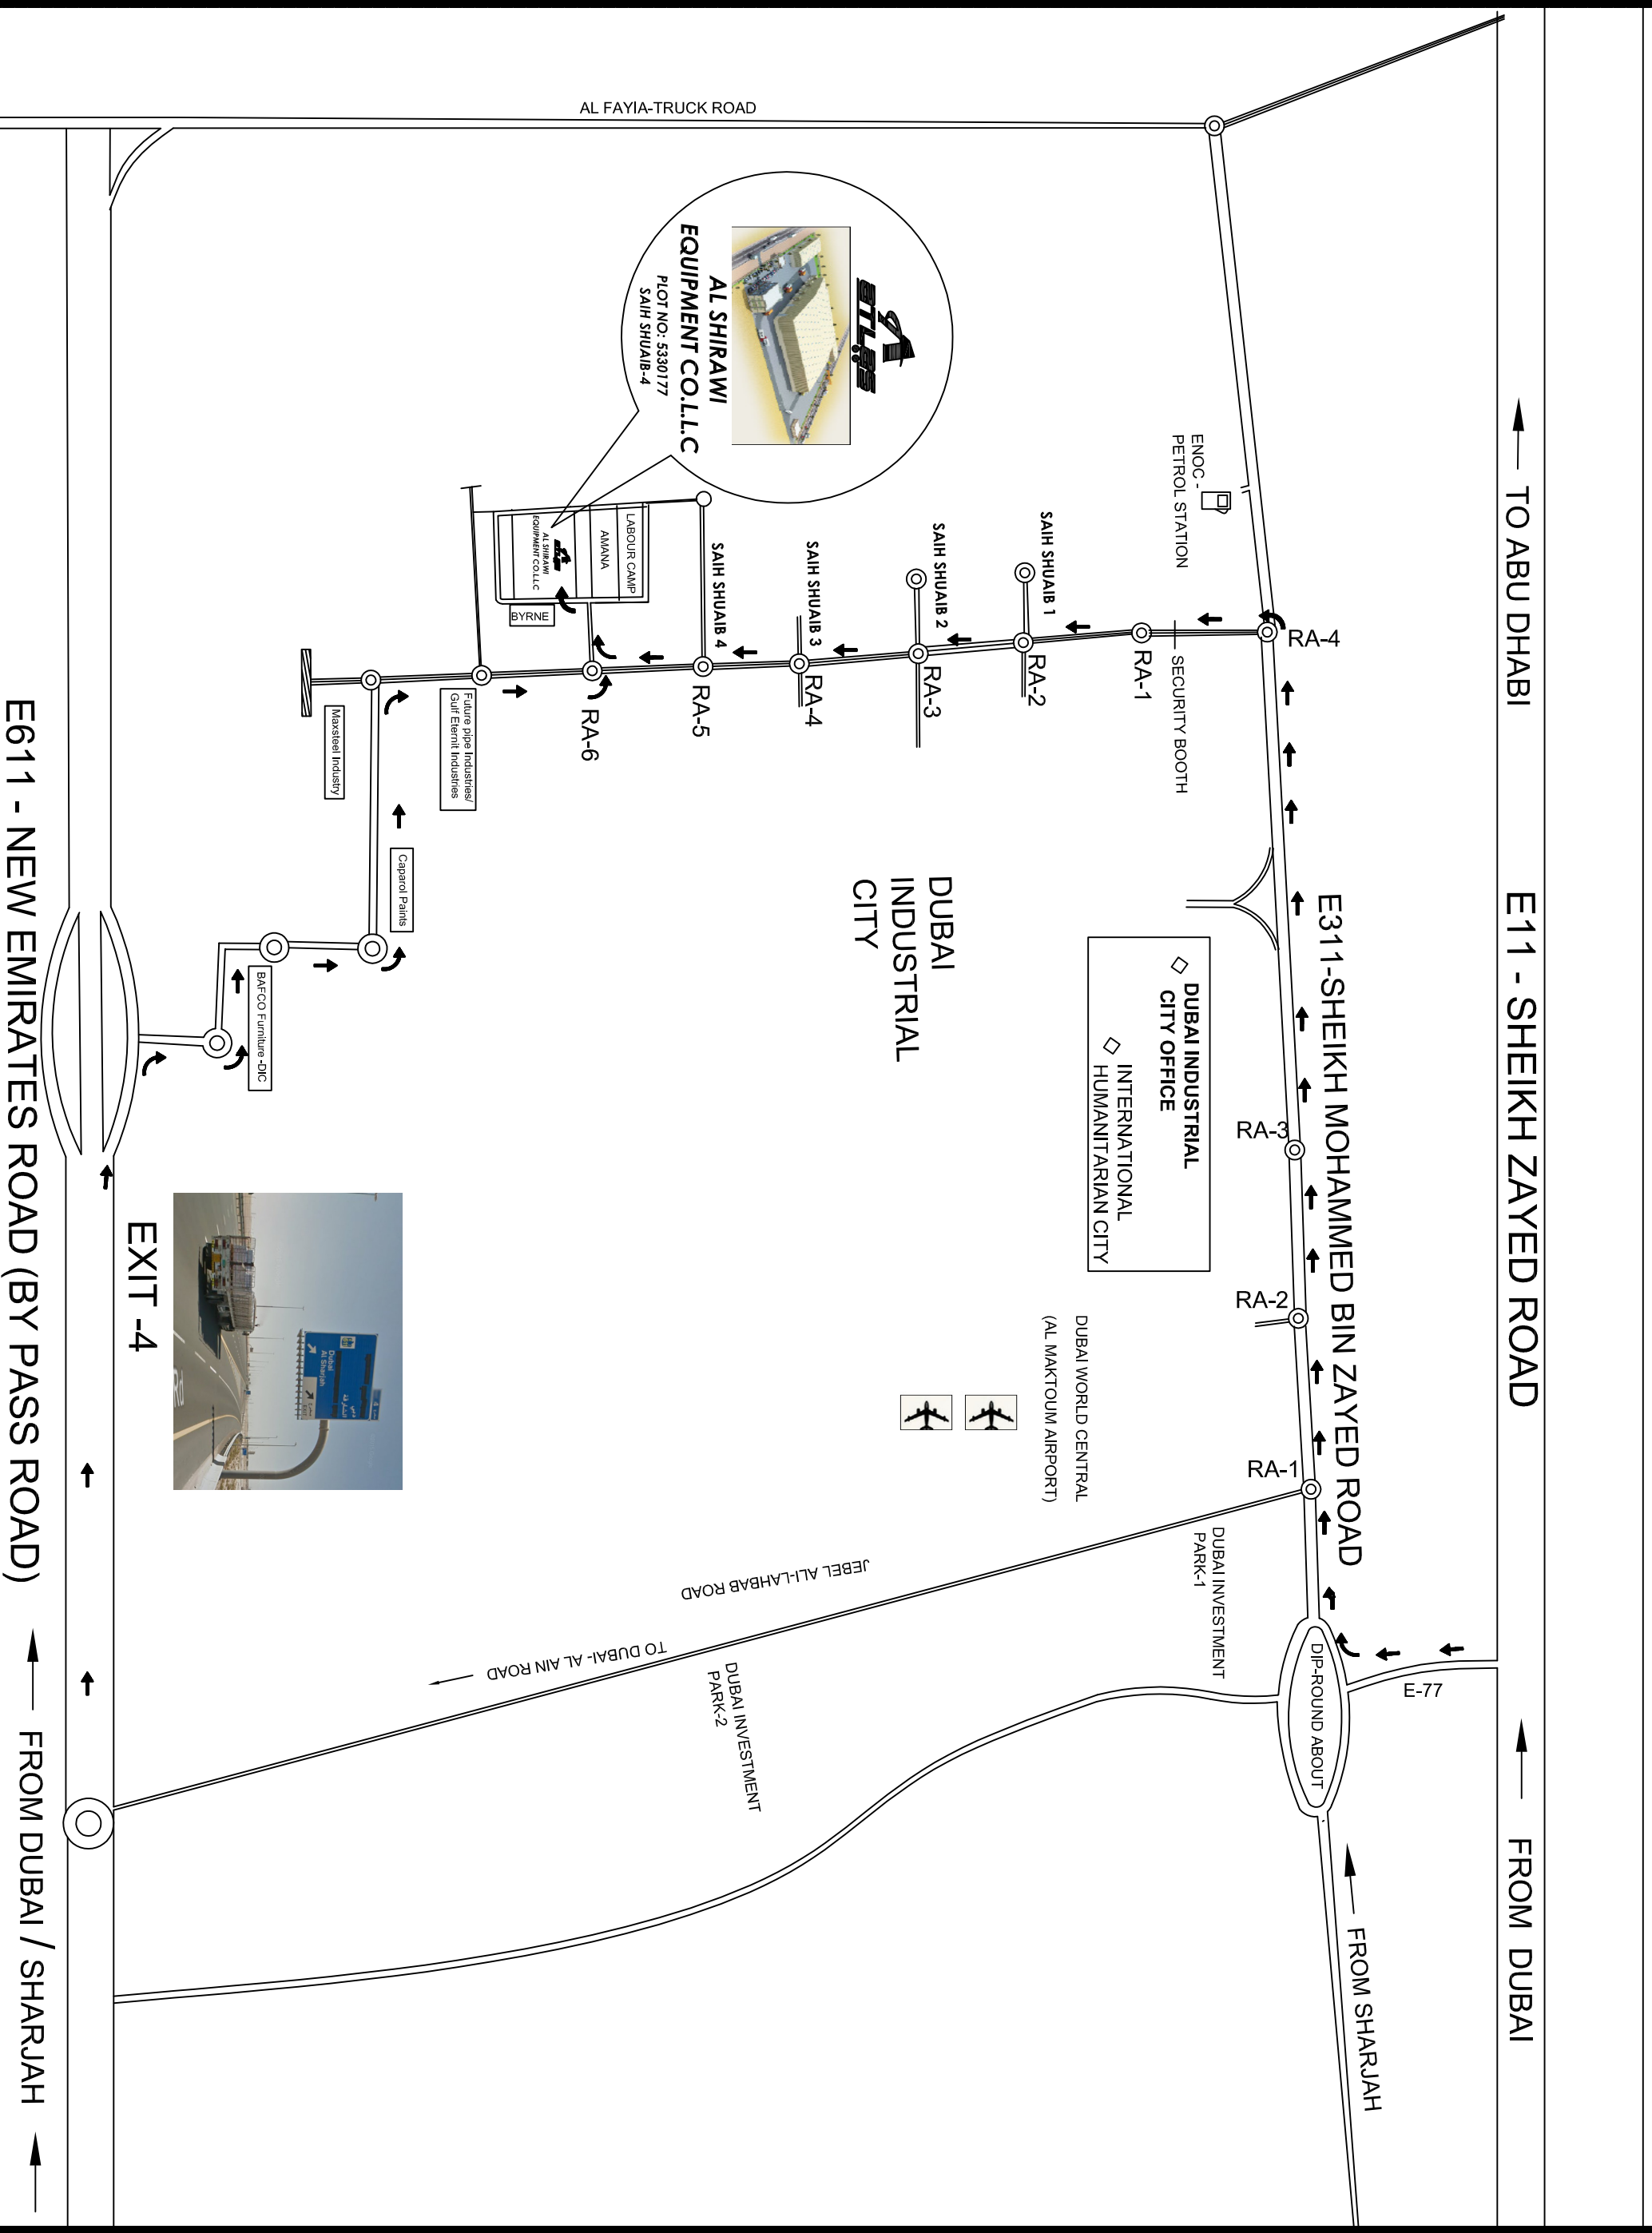

LOCATION MAP OF AL-SHIRAWI EQUIPMENT CO., DUBAI INDUSTRIAL CITY (DIC) PLANT

E611 - NEW EMIRATES ROAD (BY PASS ROAD)

FROM DUBAI / SHARJAH